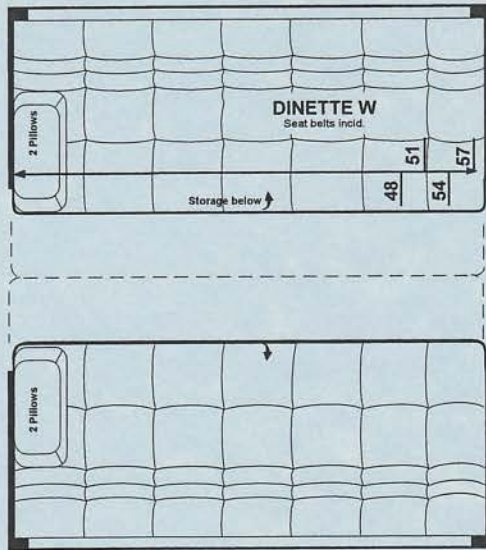

EXTENSION CUSHION can be added to any length gaucho to save floor space for cabinets, etc.

THIRD & FOURTH CAPTAIN'S SEATS are optional. They're removable. Cabinets are available to use in their place. Lap/shoulder belts are included. N/A '06 for Sprinter.

SLEEP "WIDTH"-WISE WITH VAN

Lengths can be different for each side.

SLEEP "LENGTH"-WISE WITH VAN

Lengths can be different for "his" and "her" sides. Extension cushion is also available to make bed lengths longer.