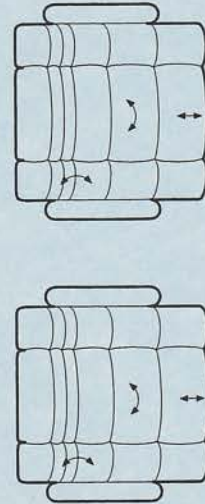

EXTENSION CUSHION can be added to any length gaucho to save floor space for cabinets, etc.

THIRD & FOURTH CAPTAIN'S SEATS are optional. They're removable. Cabinets are available to use in their place. Lap/shoulder belts are included. N/A '06 for Sprinter.

SLEEP "WIDTH"-WISE WITH VAN

Lengths can be different for each side.

SLEEP "LENGTH"-WISE WITH VAN

Lengths can be different for "his" and "her" sides. Extension cushion is also available to make bed lengths longer.