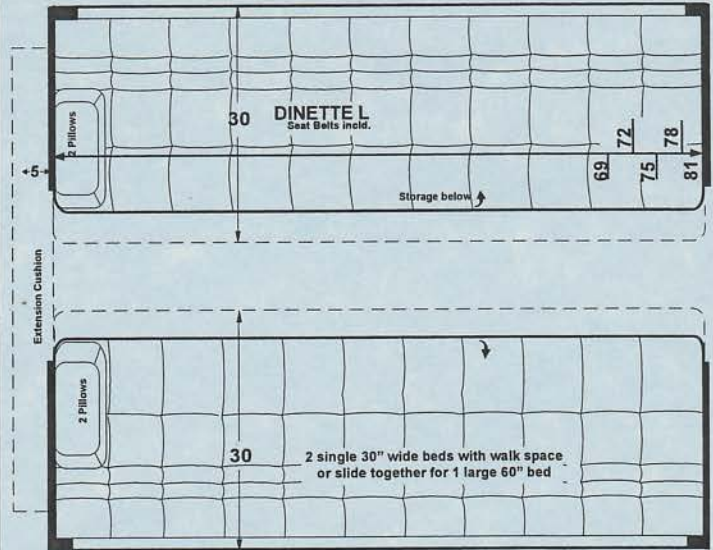

EXTENSION CUSHION can be added to any length gaucho to save floor space for cabinets, etc.

THIRD & FOURTH CAPTAIN'S SEATS are optional. They're removable. Cabinets are available to use in their place. Lap/shoulder belts are included. N/A '06 for Sprinter.

SLEEP "WIDTH"-WISE WITH VAN

Lengths can be different for each side.

SLEEP "LENGTH"-WISE WITH VAN

Lengths can be different for "his" and "her" sides. Extension cushion is also available to make bed lengths longer.